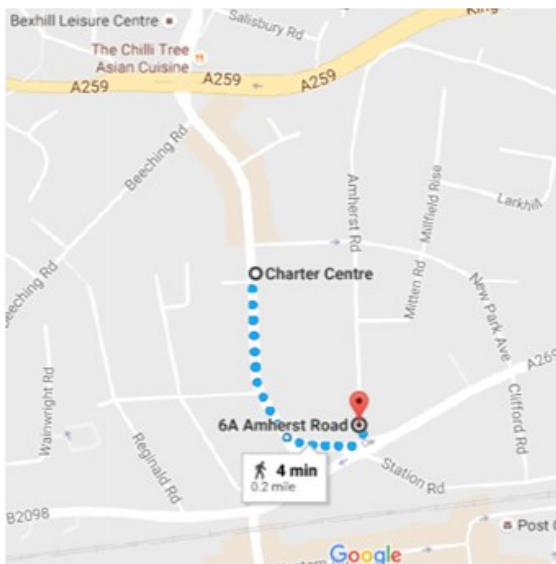

Refreshments and Raffle

EAST SUSSEX DIVISION

Action on Hearing Loss

Community Base,

113 Queens Rd,

Brighton BN1 3XG

AOHL

01273 840 960