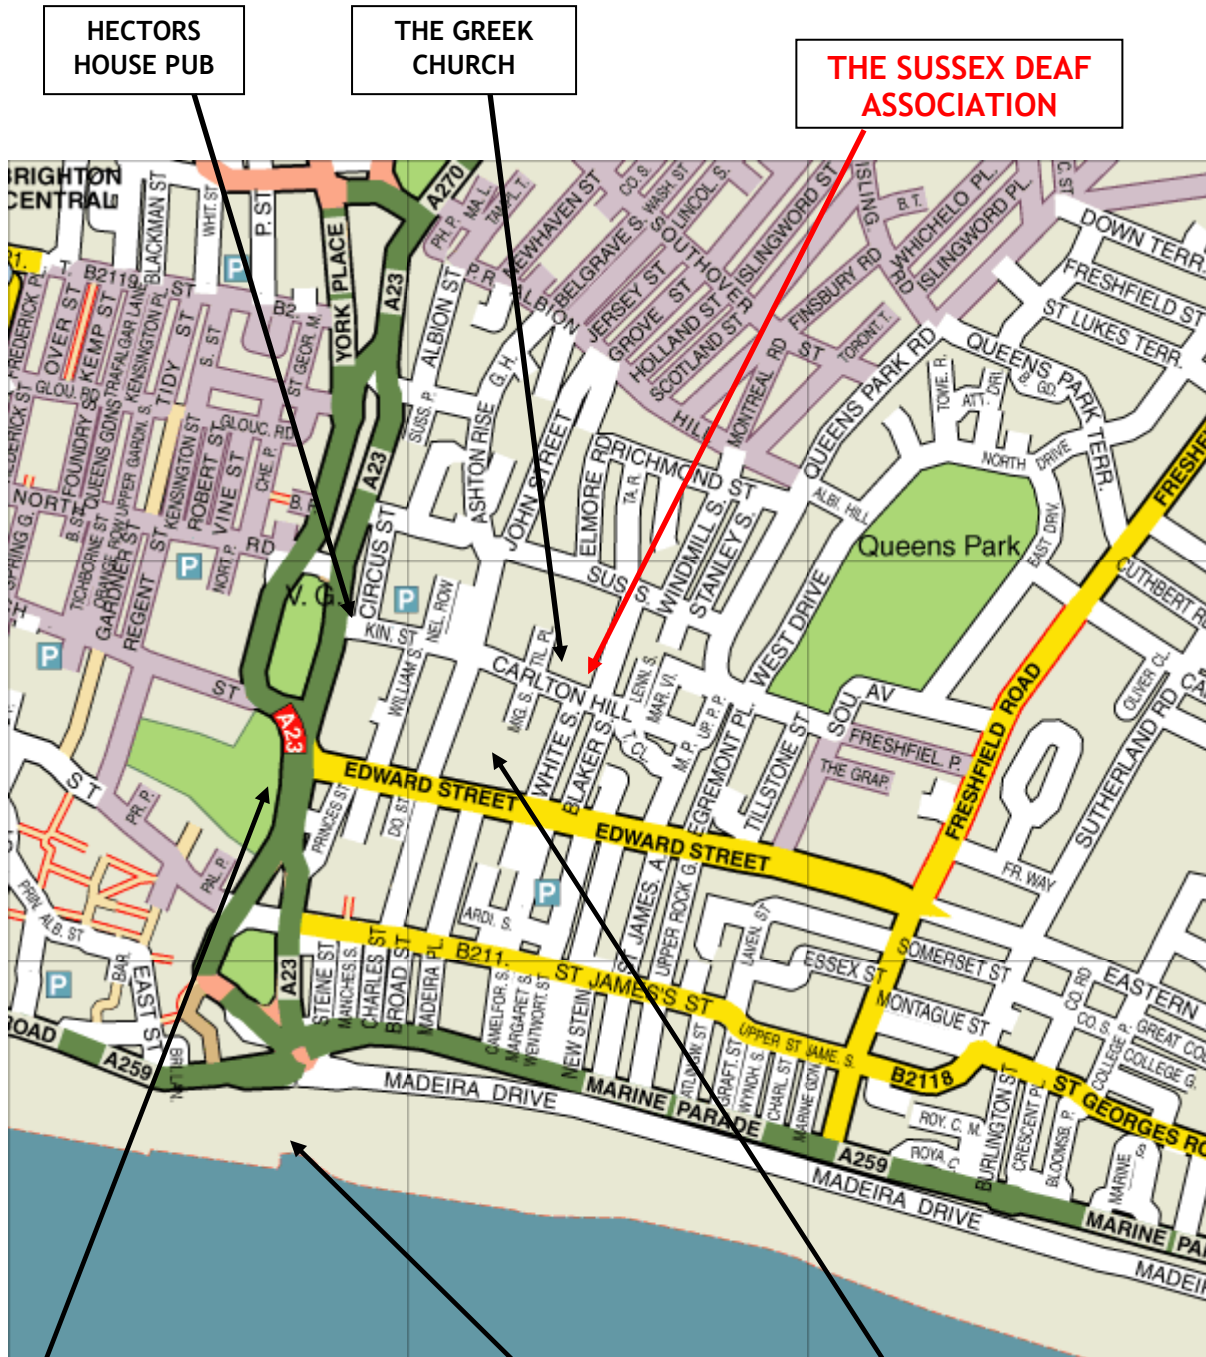

HECTORS
HOUSE PUB

THE GREEK
CHURCH

THE SUSSEX DEAF
ASSOCIATION

THE ROYAL PAVILION

PALACE PIER

AMERICAN
EXPRESS

Head Office Map